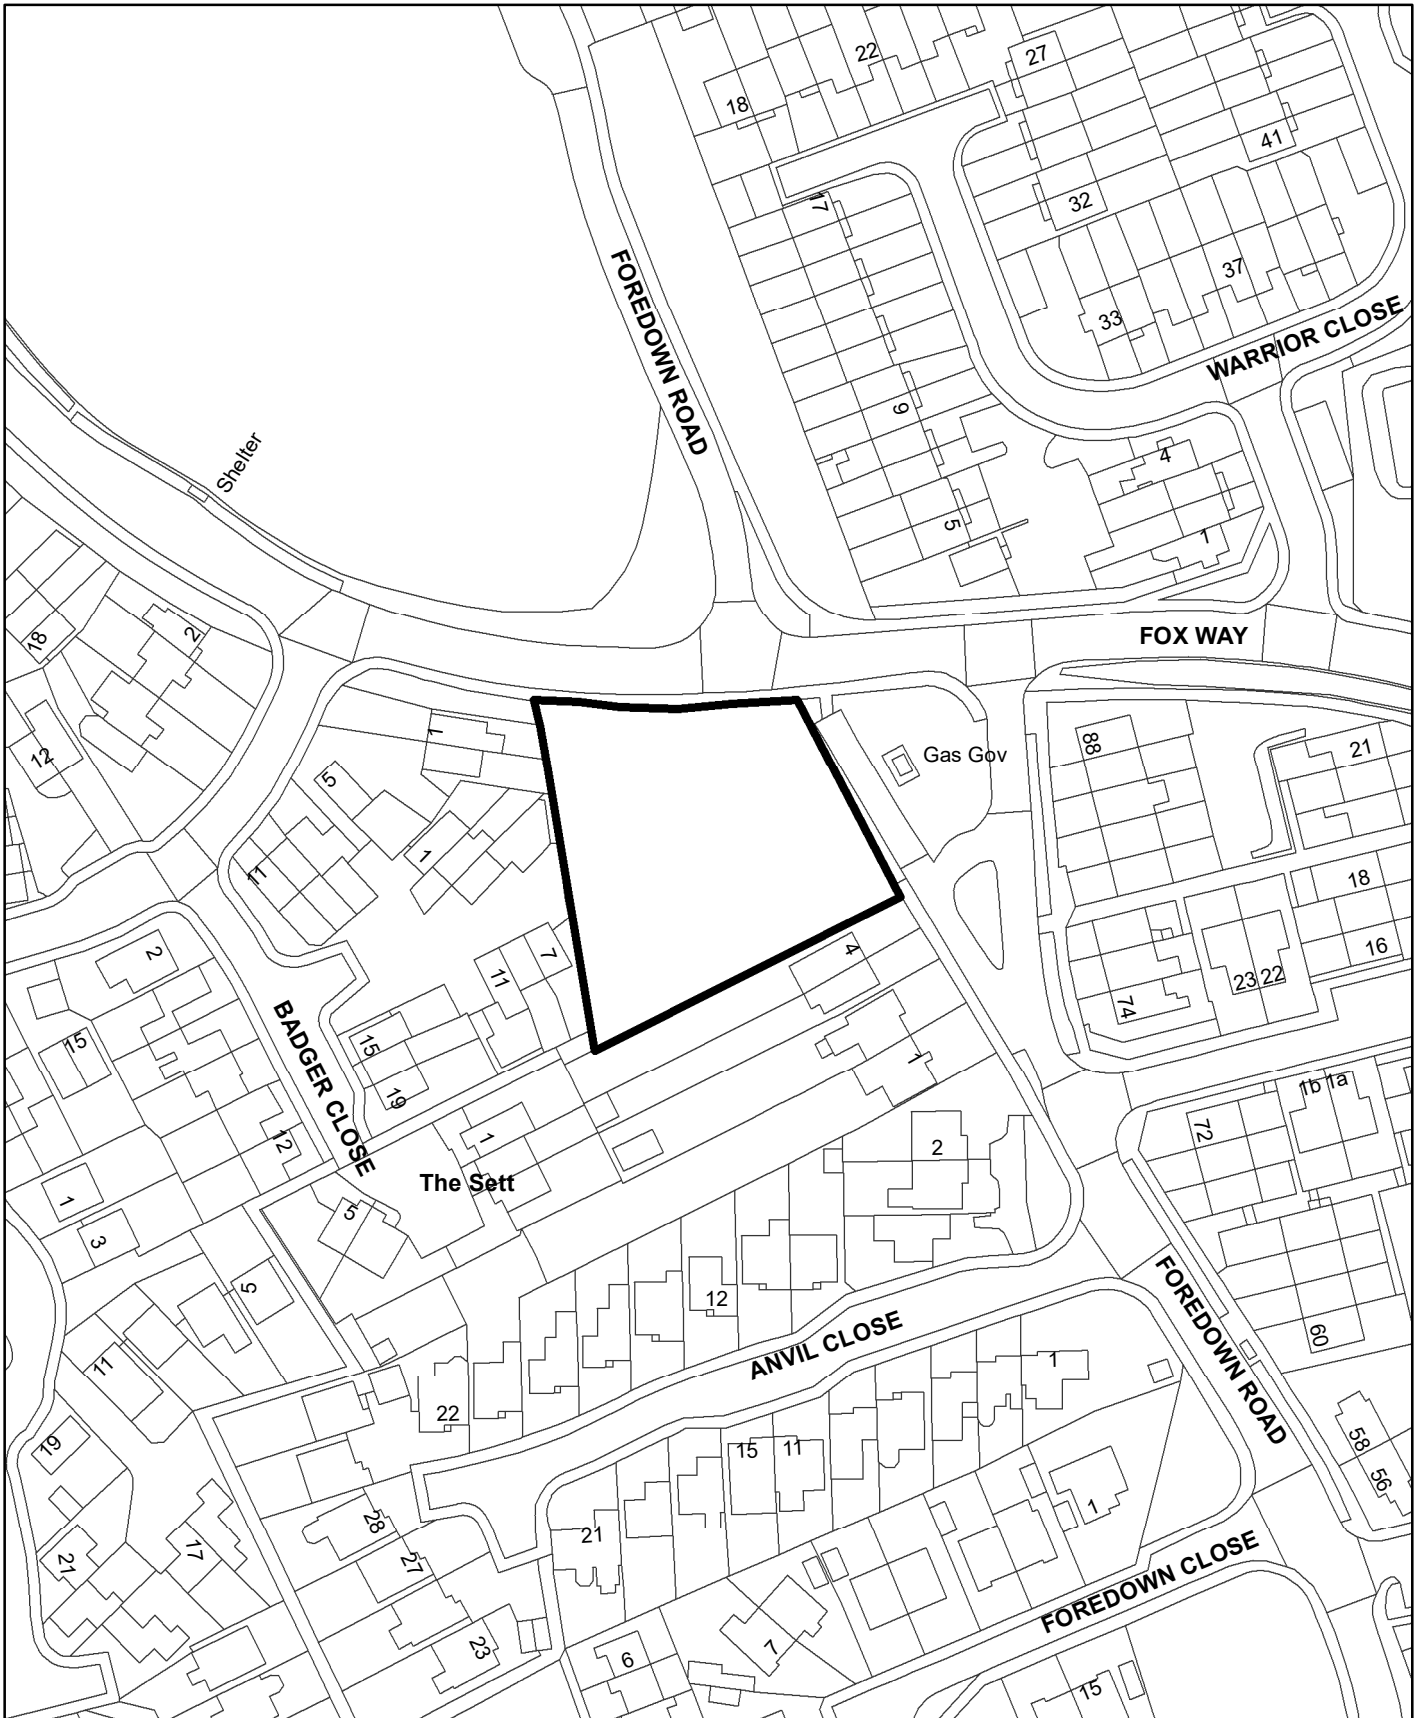

BH2021 00780 - Land At Junction, Foredown Road

N

Scale: 1:1,250